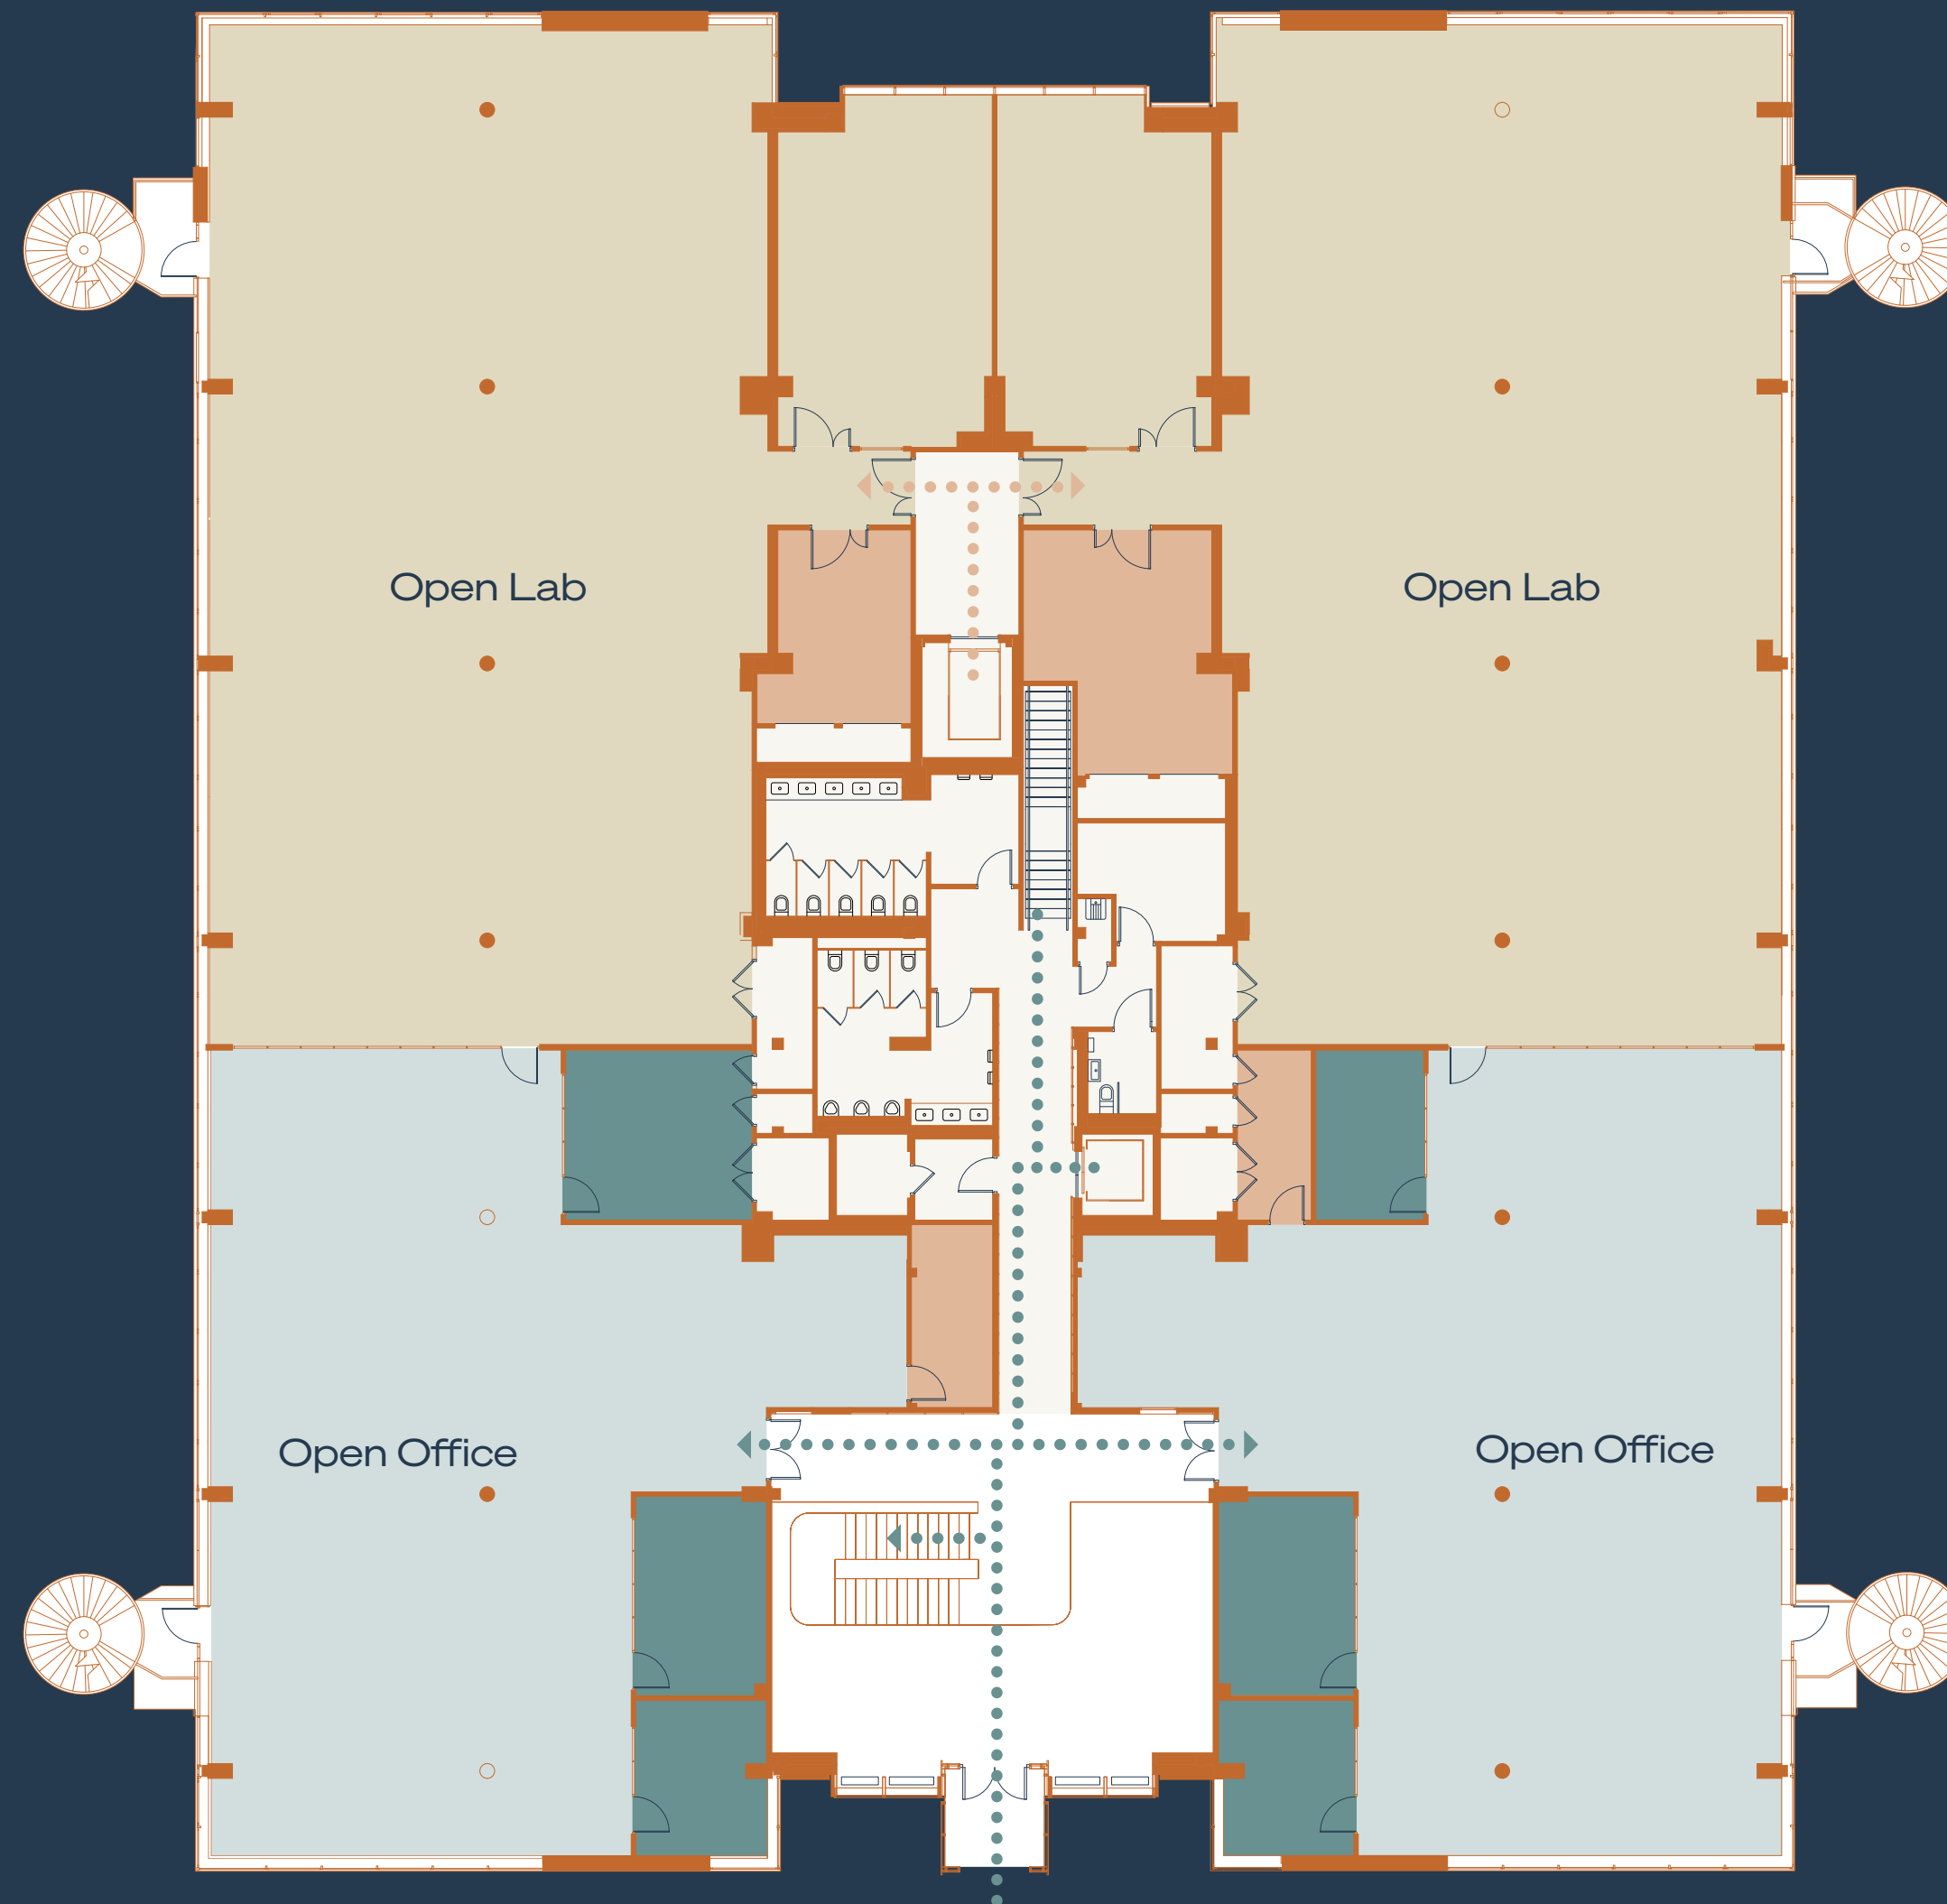

# CamLIFE 1 Level G

Level	sq ft	sq m
2	21,173	1,967
1	21,162	1,966
<b>G</b>	<b>22,195</b>	<b>2,062</b>
LG	10,667	991
<b>Total</b>	<b>75,197</b>	<b>6,986</b>

Areas are approximate GIA including plant, lobby and other shared zones. Areas are subject to final measurement on completion.

[View Floor Plan](#)

Key:

- Lab
- Lab/technical support
- Open office/collaboration
- Enclosed collaboration
- Shared space
- Customer route
- Goods route