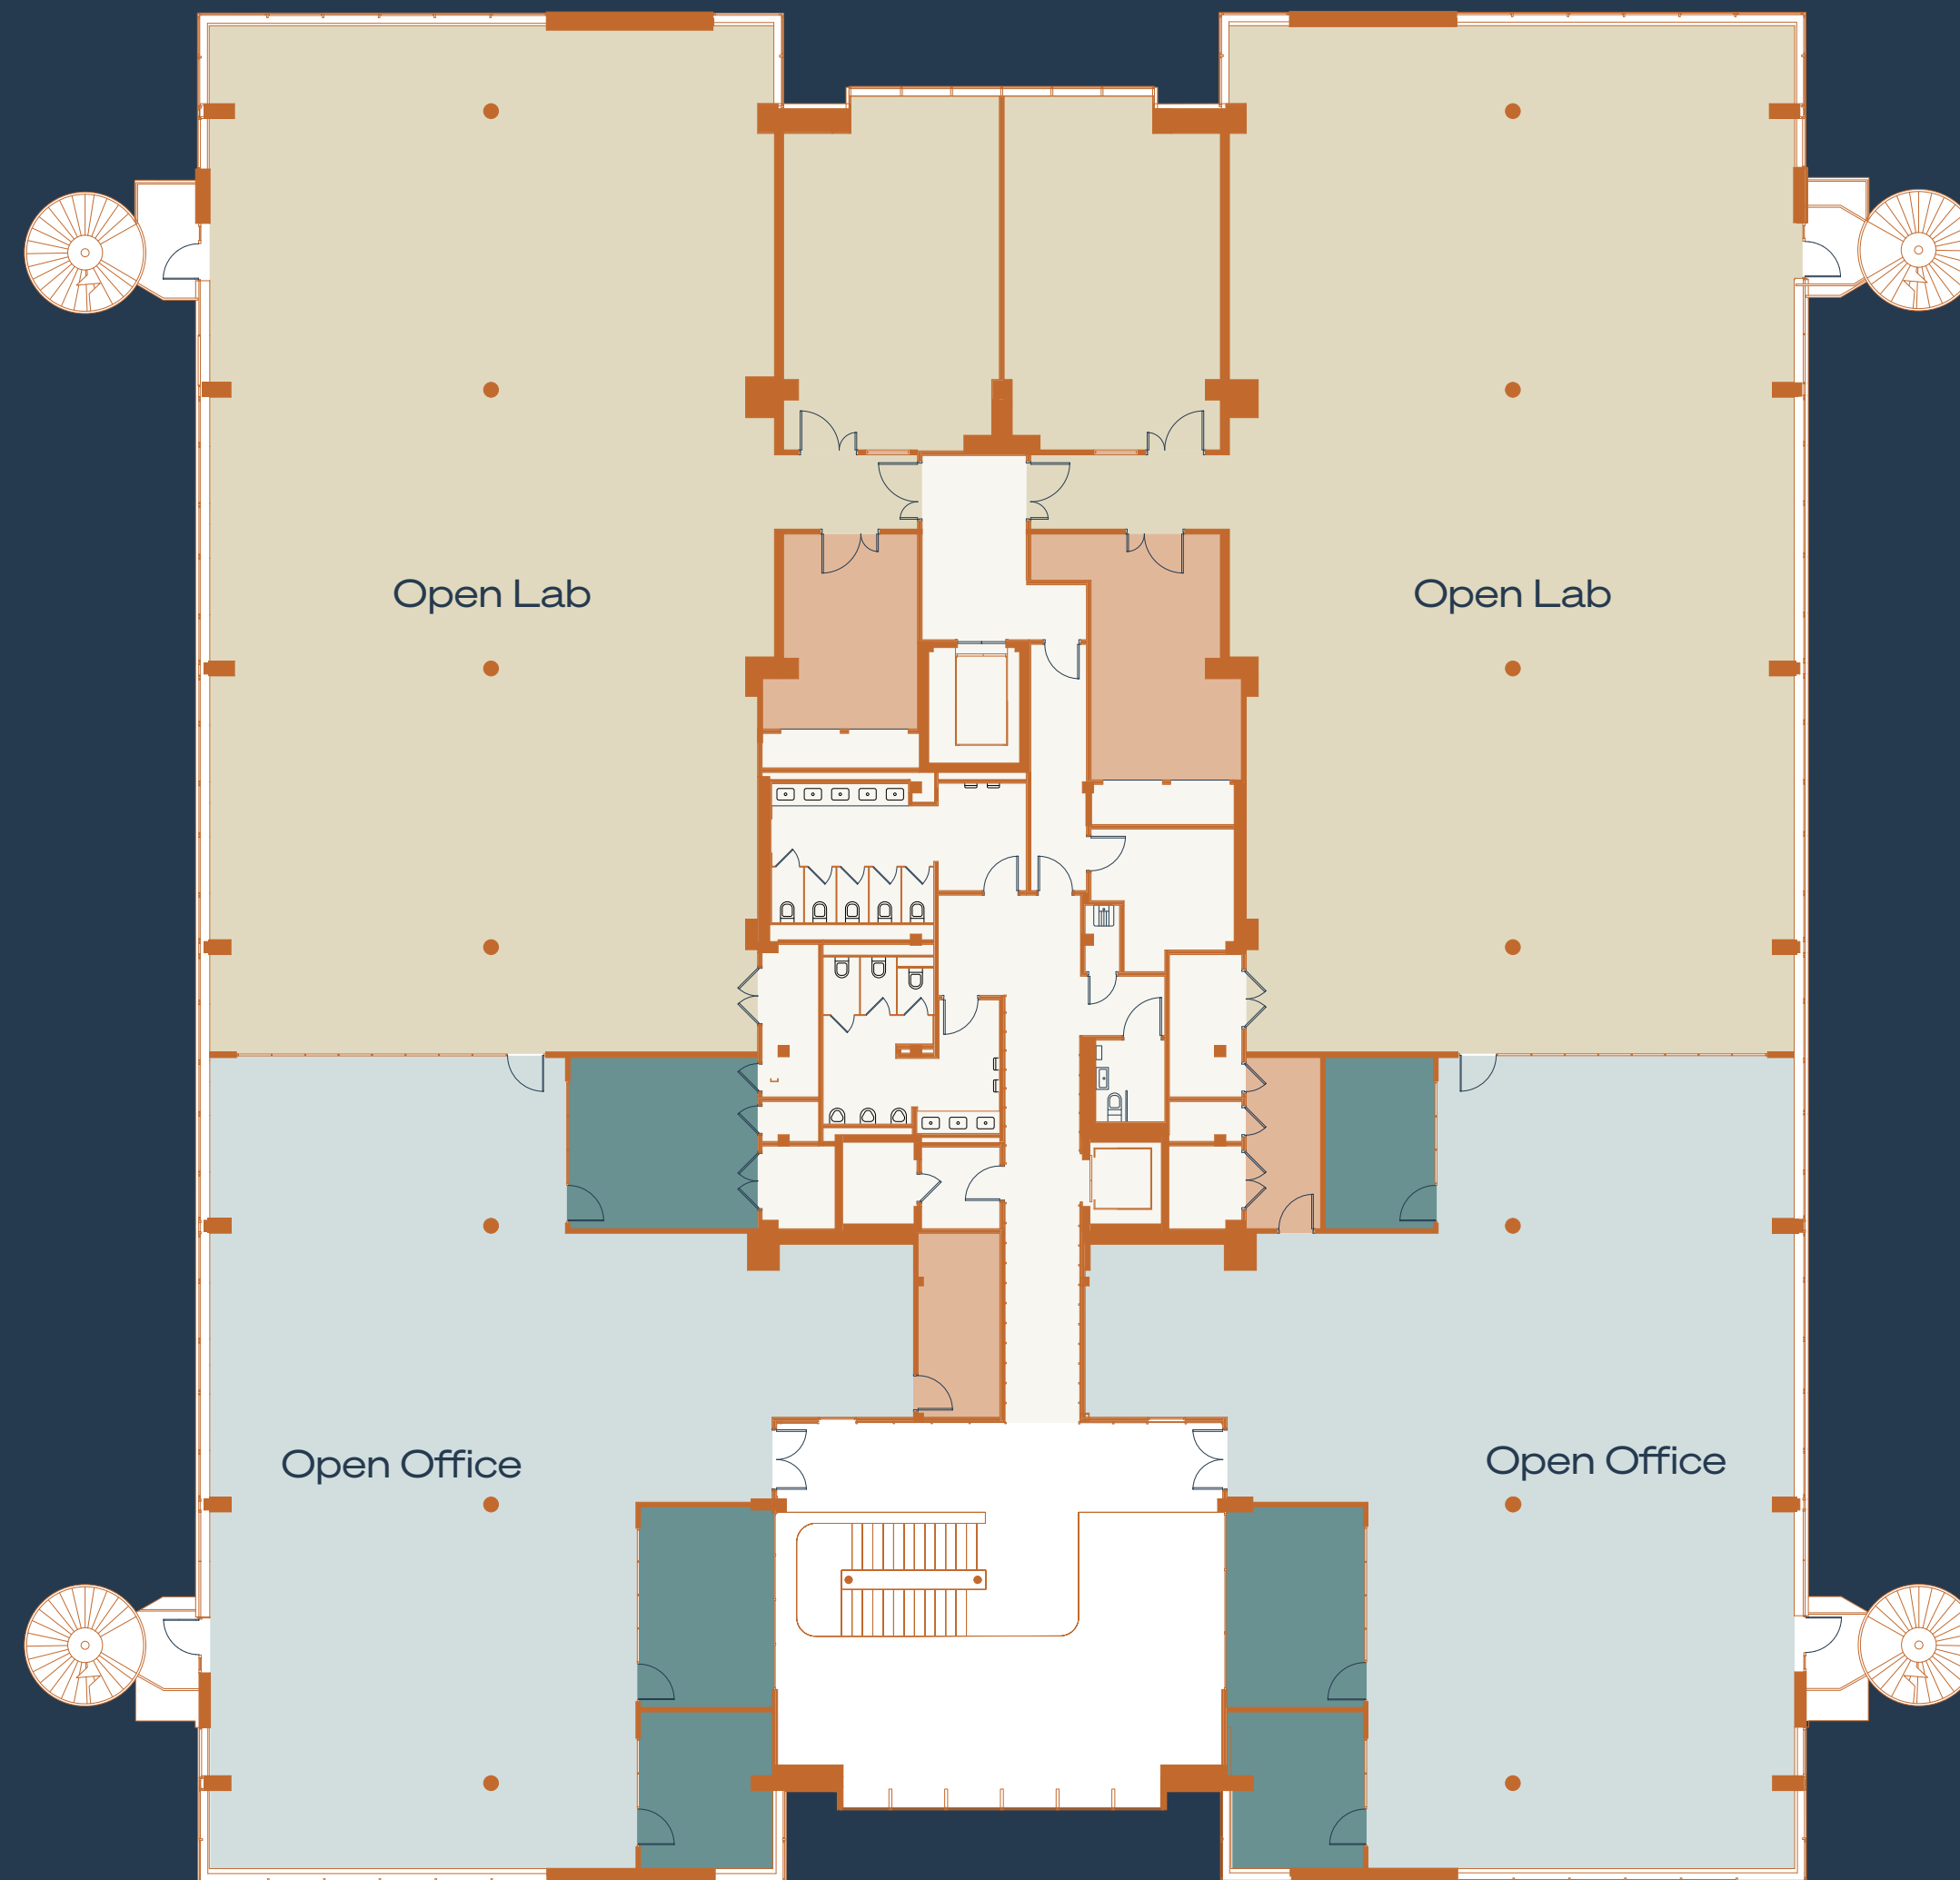

CamLIFE 1 Level 1

Level	sq ft	sq m
2	21,173	1,967
1	21,162	1,966
G	22,195	2,062
LG	10,667	991
Total	75,197	6,986

Areas are approximate GIA including plant, lobby and other shared zones. Areas are subject to final measurement on completion.

[View Floor Plan](#)

Key:

- Lab
- Lab/technical support
- Open office/collaboration
- Enclosed collaboration
- Shared space