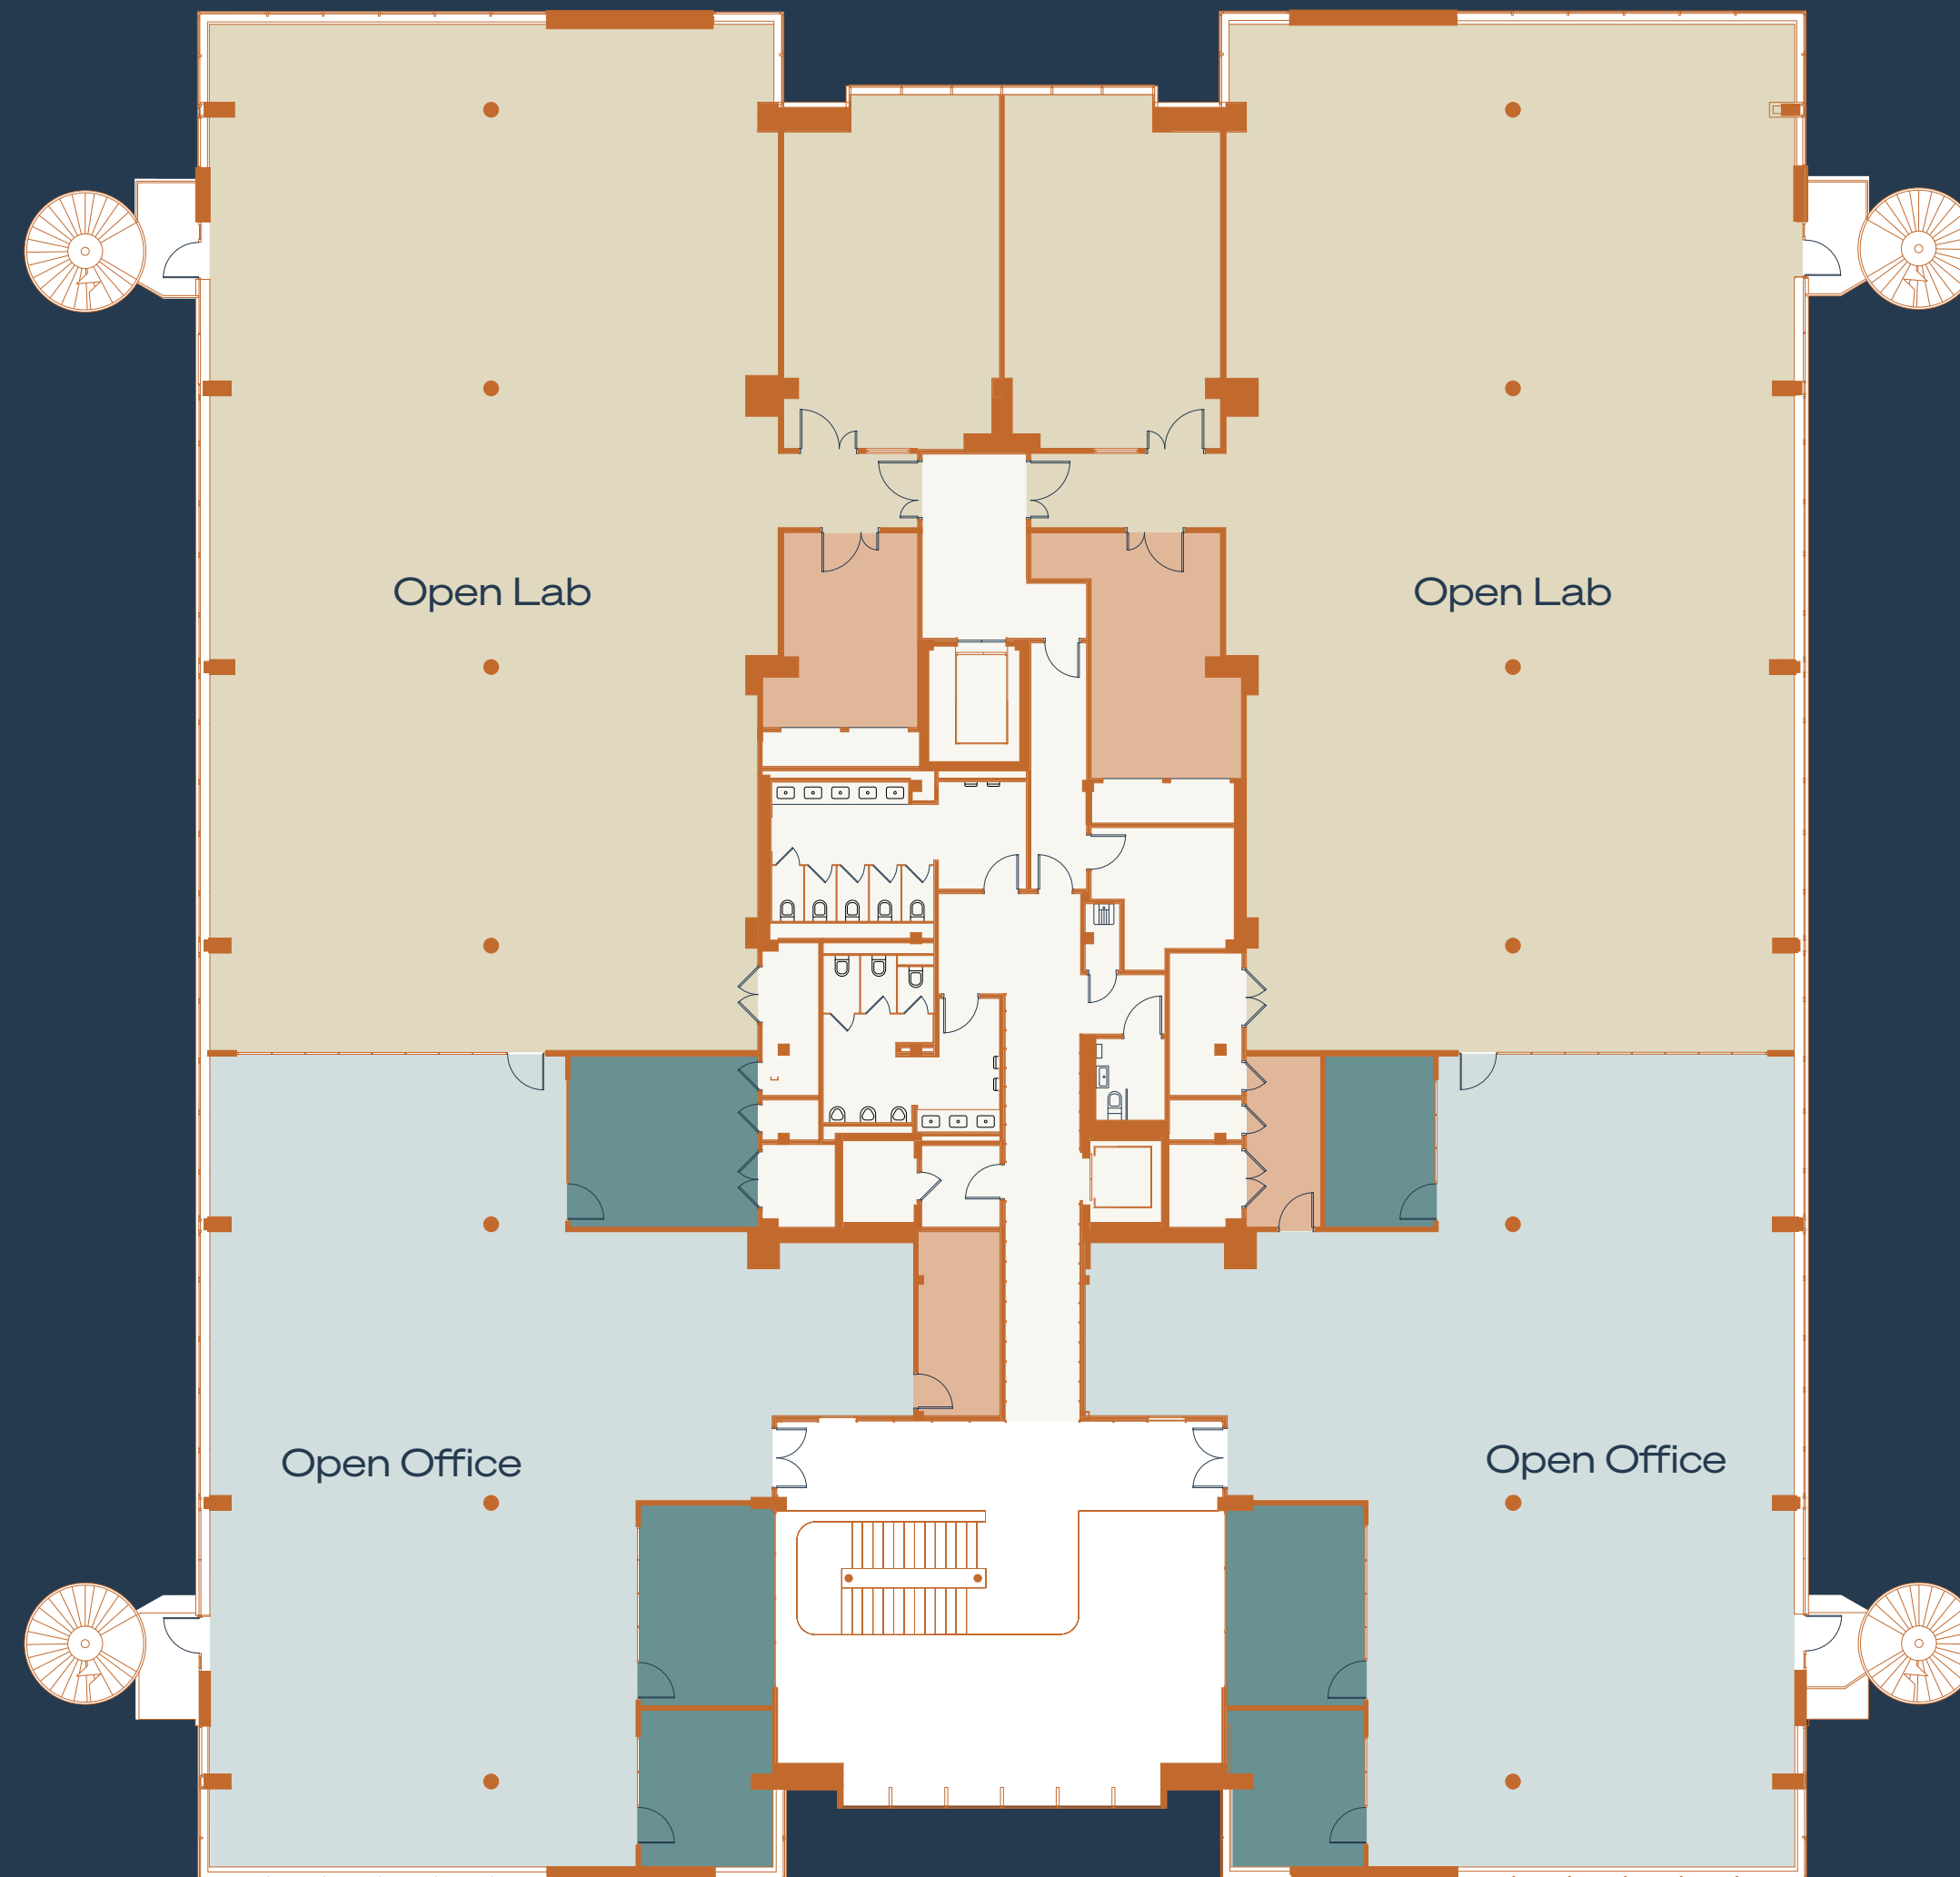

CamLIFE 1 Level 2

Level	sq ft	sq m
2	21,173	1,967
1	21,162	1,966
G	22,195	2,062
LG	10,667	991
Total	75,197	6,986

Areas are approximate GIA including plant, lobby and other shared zones. Areas are subject to final measurement on completion.

[View Floor Plan](#)

Key:

- Lab
- Lab/technical support
- Open office/collaboration
- Enclosed collaboration
- Shared space