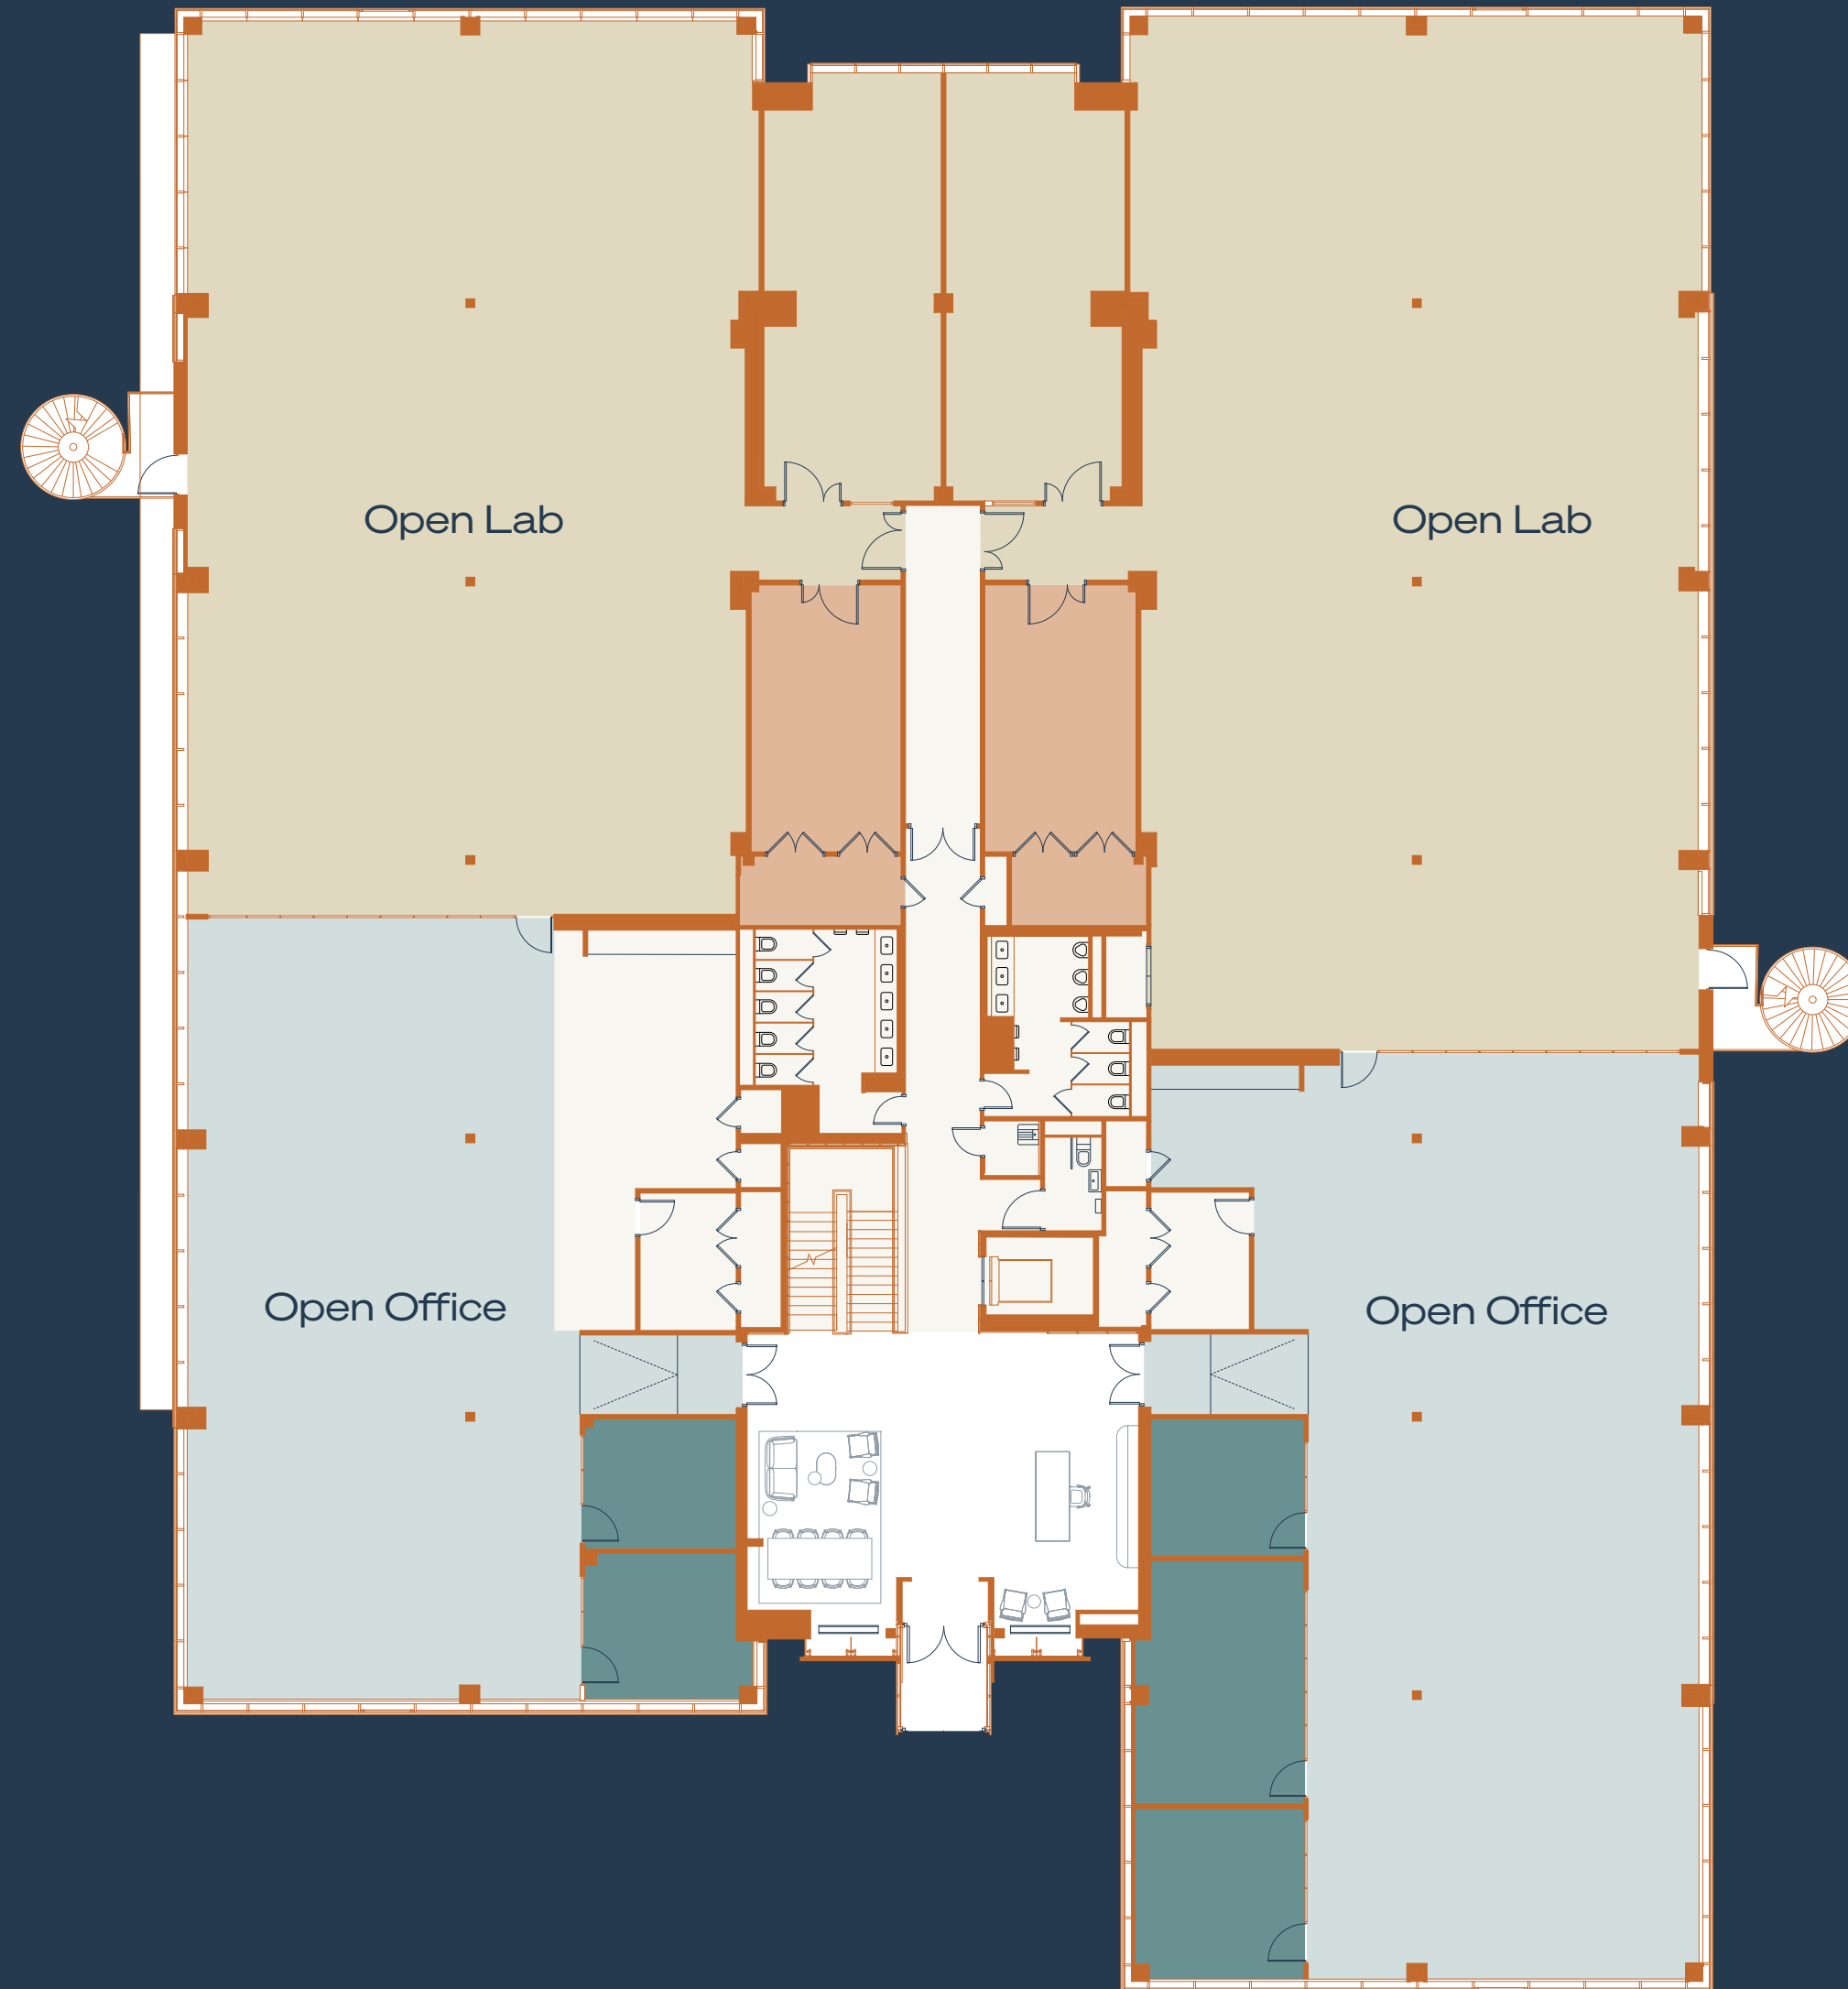

# CamLIFE 2 Level G

Level	sq ft	sq m
2	1,625	151
1	20,075	1,865
<b>G</b>	<b>20,807</b>	<b>1,933</b>
LG	12,002	1,115
<b>Total</b>	<b>54,509</b>	<b>5,064</b>

Areas are approximate GIA including plant, lobby and other shared zones. Areas are subject to final measurement on completion.

[View Floor Plan](#)

Key:

- Lab
- Lab/technical support
- Open office/collaboration
- Enclosed collaboration
- Shared space