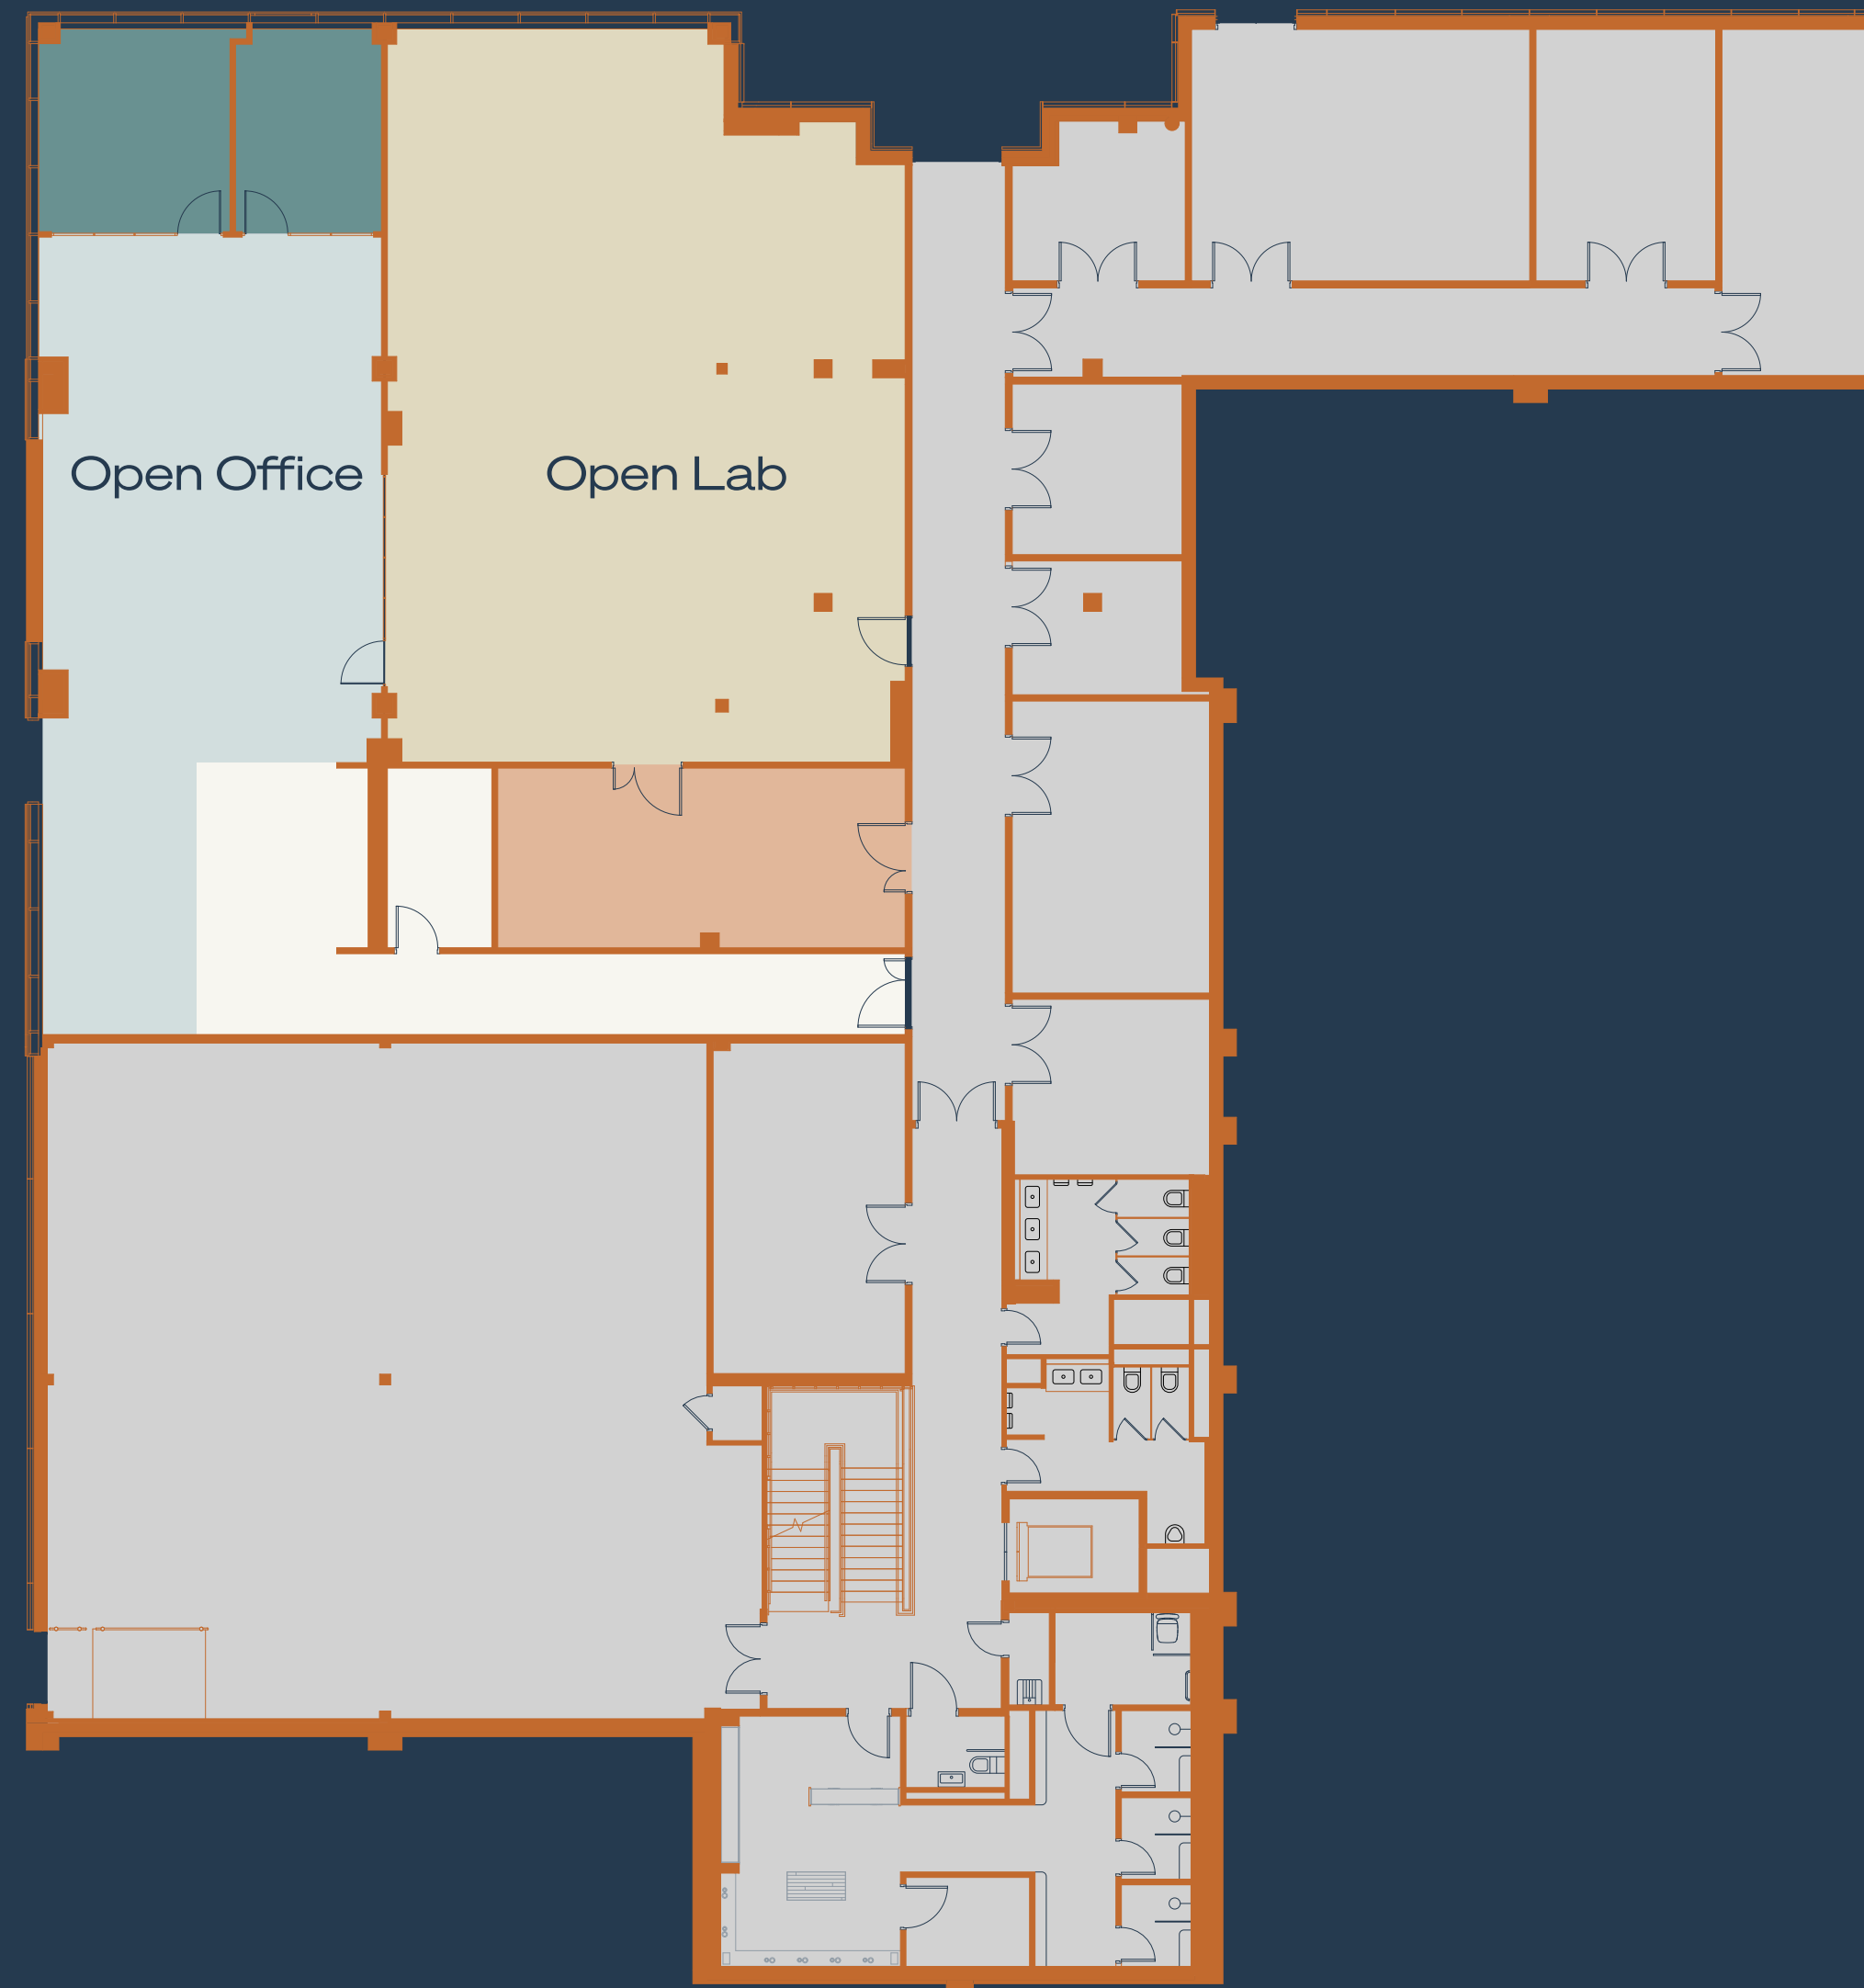

# CamLIFE 2 Level LG

Level	sq ft	sq m
2	1,625	151
1	20,075	1,865
G	20,807	1,933
<b>LG</b>	<b>12,002</b>	<b>1,115</b>
<b>Total</b>	<b>54,509</b>	<b>5,064</b>

Areas are approximate GIA including plant, lobby and other shared zones. Areas are subject to final measurement on completion.

[View Floor Plan](#)

Key:

- Lab
- Lab/technical support
- Open office/collaboration
- Enclosed collaboration
- Shared space
- Plant

Scaled by 1.25x to view