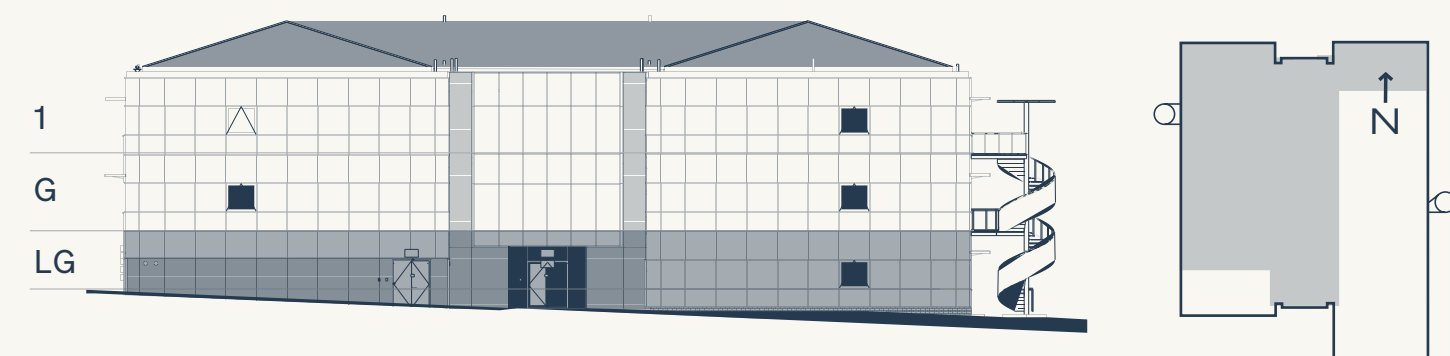

Fitted Plus Lab & Back of House

Legend:

- Tenant Suite | 4,500 sq ft
- End of Trip
- Back of House
- Circulation
- Core / Plant
- Lift

Delivery Route:

- Pedestrian Route
- Goods Route

Floor Plan Enlarged for Legibility