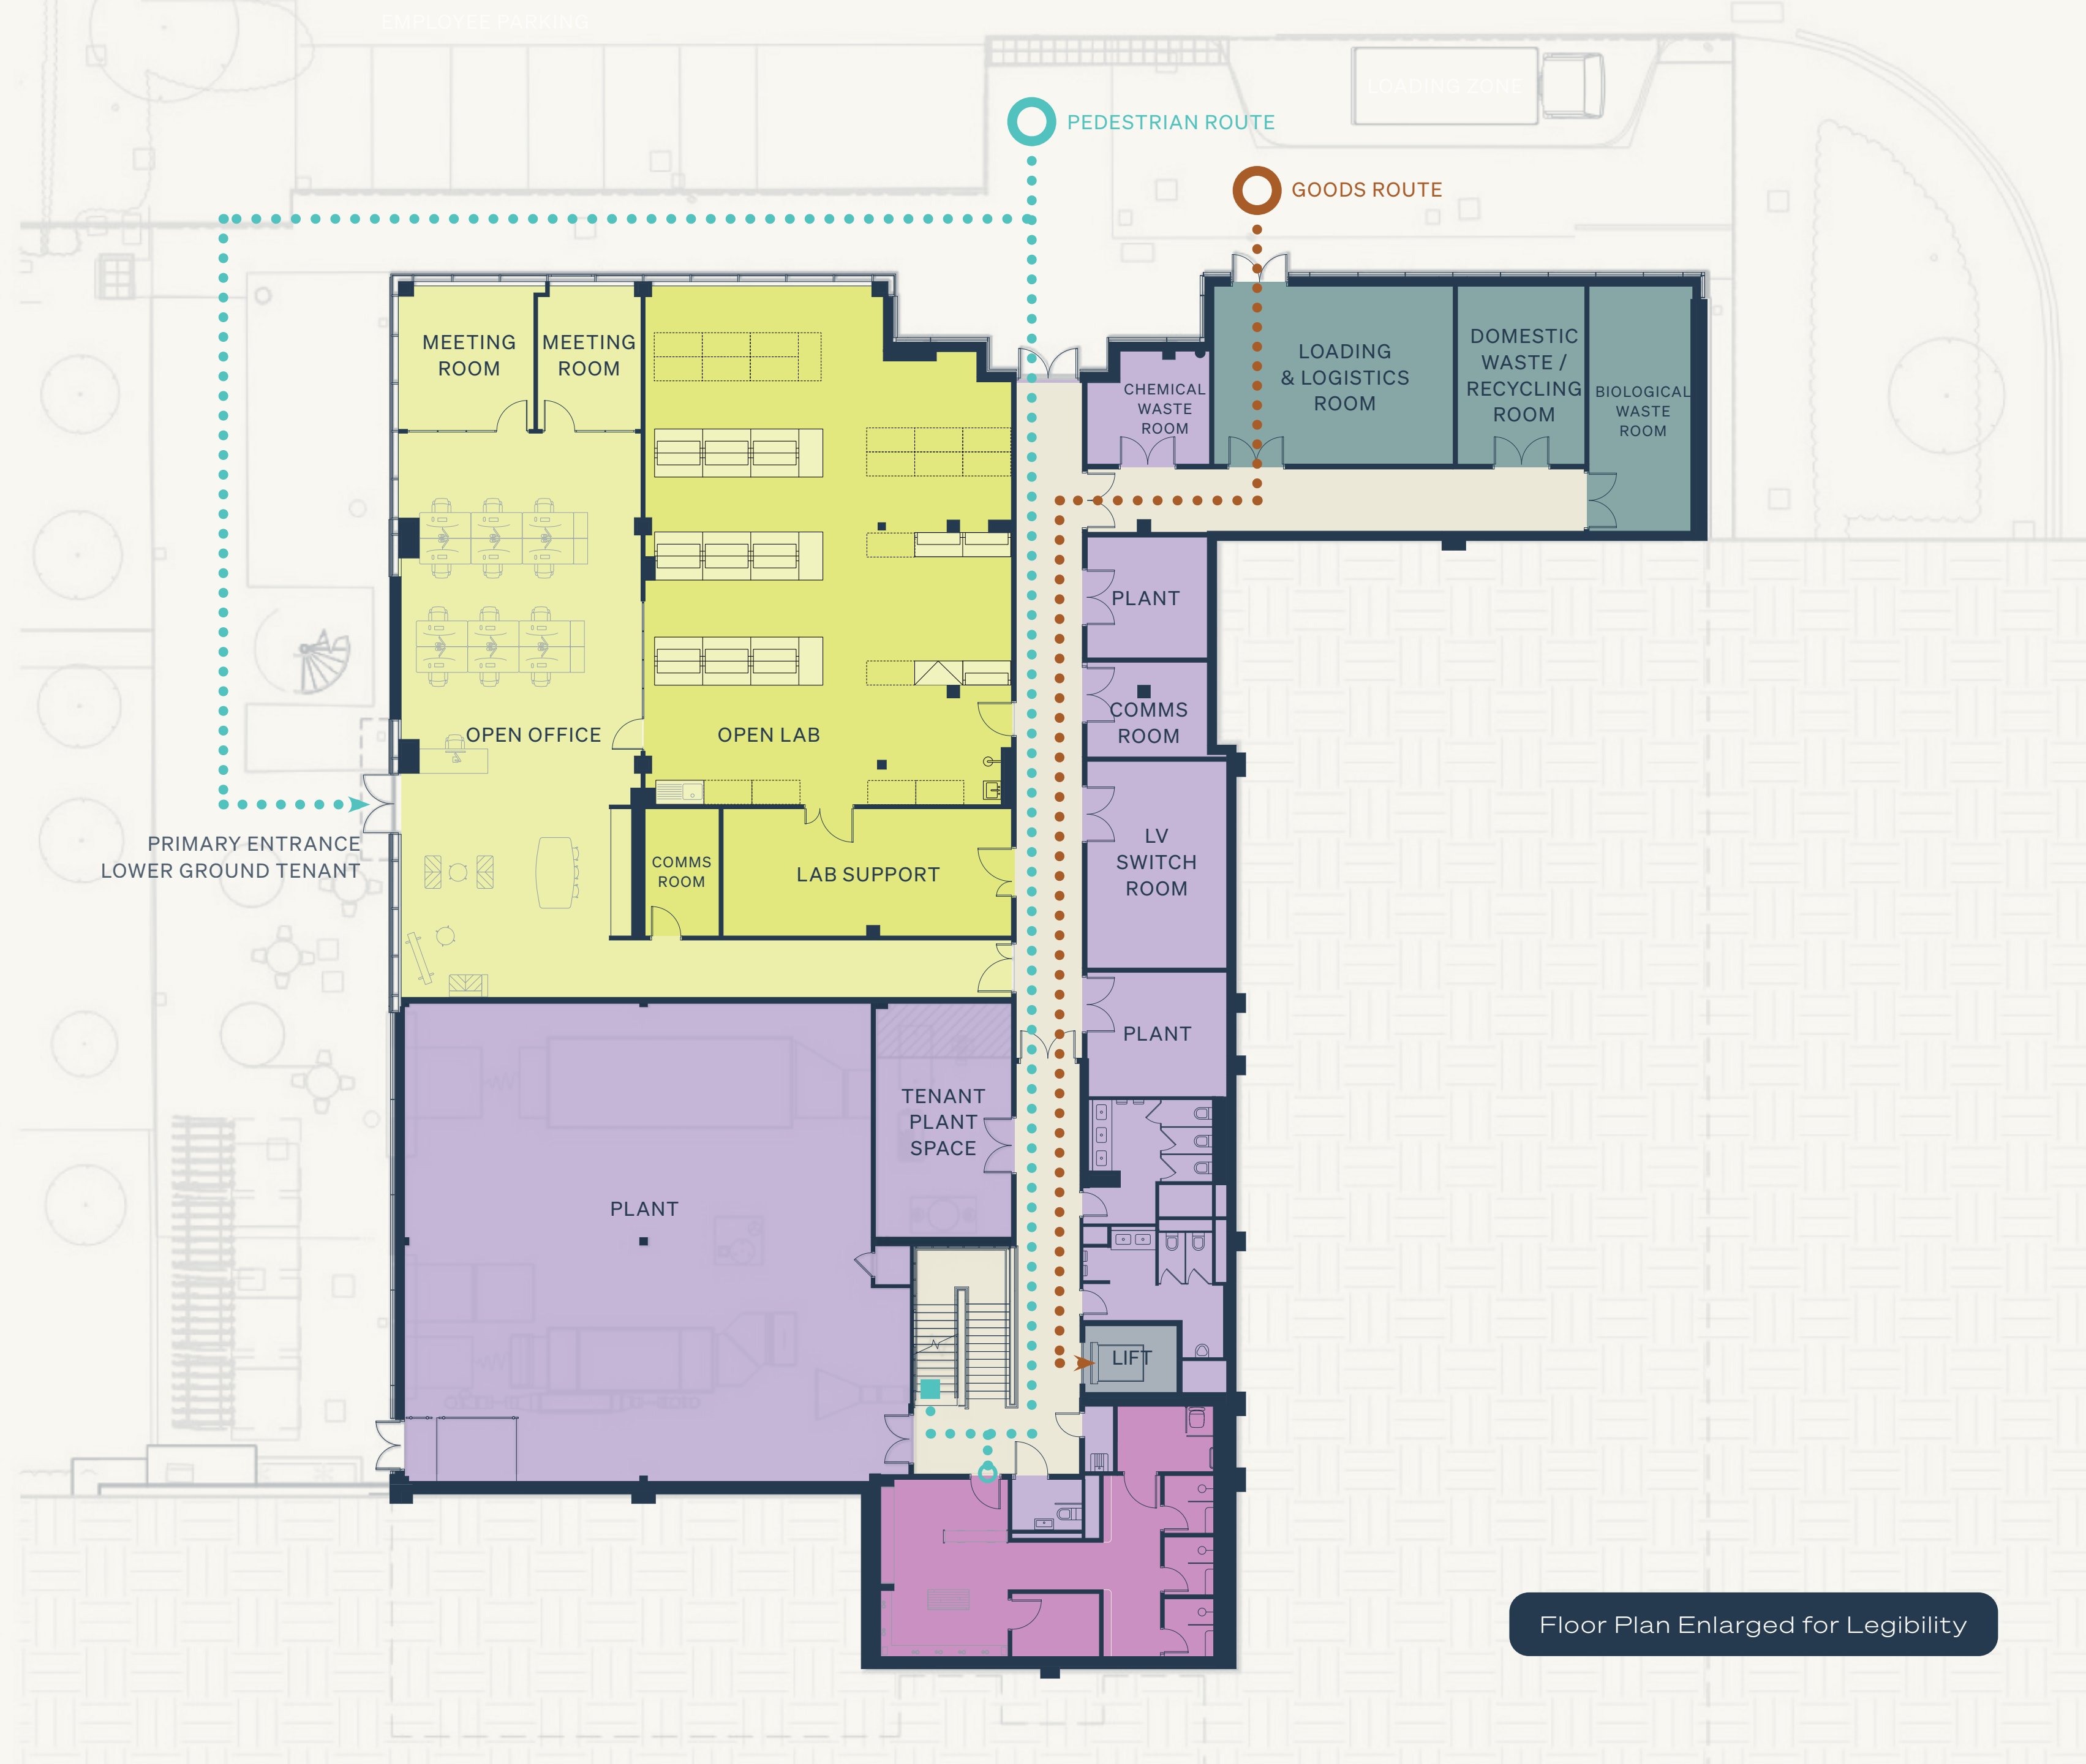

Fitted Plus Lab & Back of House

Legend:

- Tenant Suite | 4,500 sq ft
- End of Trip
- Back of House
- Circulation
- Core / Plant
- Lift

Delivery Route:

- Pedestrian Route
- Goods Route

Floor Plan Enlarged for Legibility